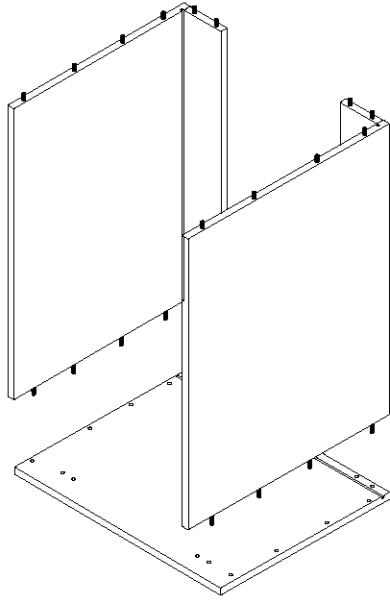

WALL CABINET ASSEMBLY INSTRUCTION

W301224
W301524
W301824
W302124
W361224
W361524
W361824
W362124

Assembly instructions

Carefully read the Instructions before starting the installation.

During assembly, please follow all generally accepted safety procedures.
If you are missing any part, please stop and contact us immediately at

Hardware Fitting		
Hinge		4PCS
Screws	 4*16	24PCS
Bumper		4PCS
Cabinet Screws	 7*50	12CS

Left Side Panel	1PC
Right Side Panel	1PC
Bottom Panel	1PC
Back Panel	1PC
Support Rail	2set
Top Panel	1PC

Step1

Step2