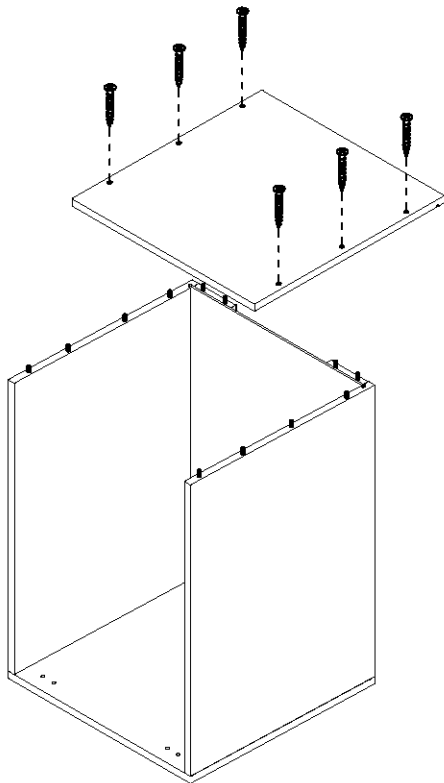

Step1

Step2

Step3

Step4