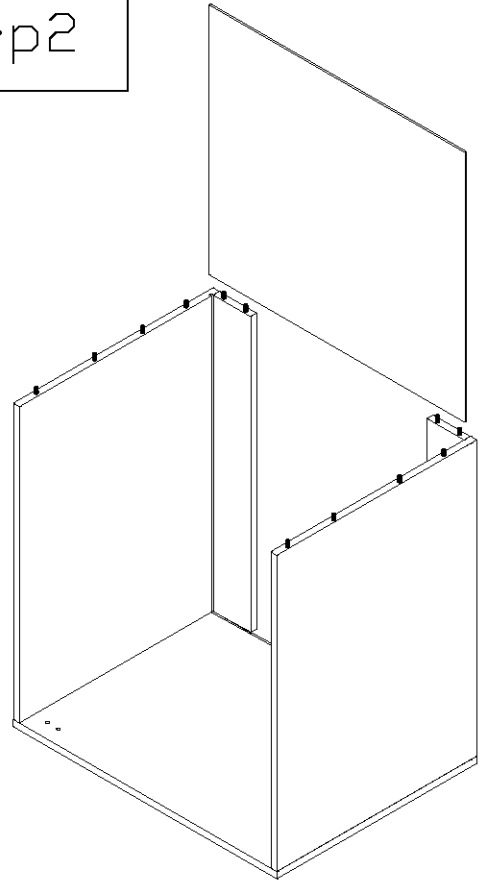

WALL CABINET ASSEMBLY INSTRUCTION

W301224
W301524
W301824
W302124
W361224
W361524
W361824
W362124

Assembly instructions

Carefully read the Instructions before starting the installation.

During assembly, please follow all generally accepted safety procedures.
If you are missing any part, please stop and contact us immediately at

Hardware Fitting		
Hinge		4PCS
Screws	 4*16	24PCS
Bumper		4PCS
Cabinet Screws	 7*50	12CS

Left Side Panel	1PC
Right Side Panel	1PC
Bottom Panel	1PC
Back Panel	1PC
Support Rail	2set
Top Panel	1PC

Step1

Step2