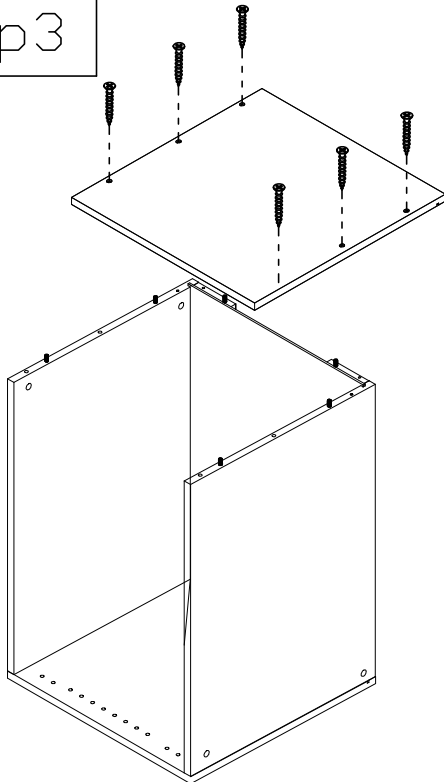

Step1

Step2

Step3

Step4