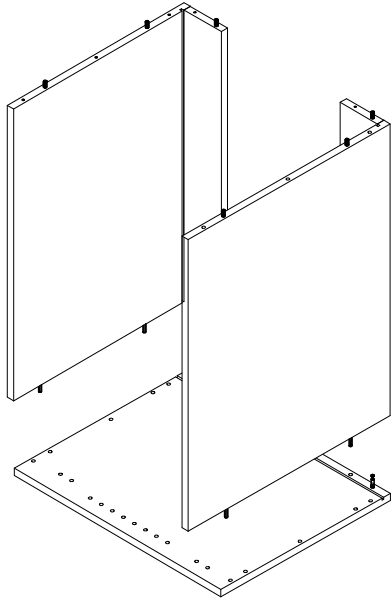

Step1

Step2

Step3

Step4