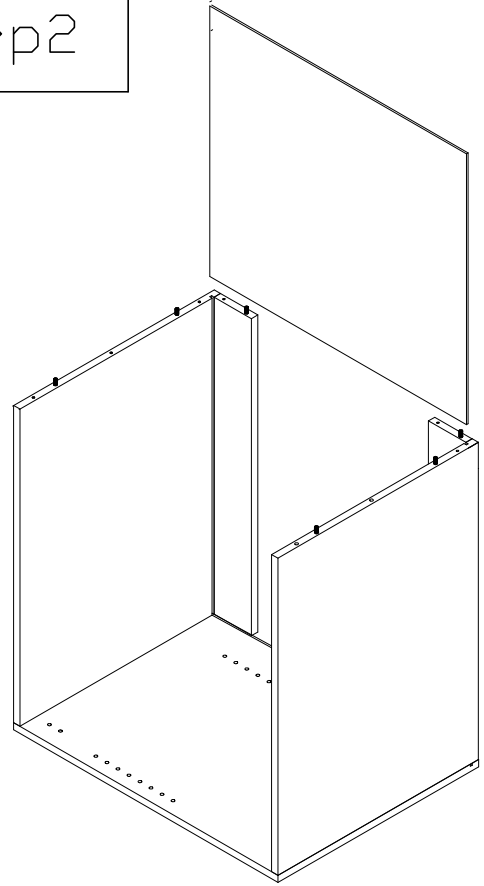

Step1

Step2

Step3

Step4