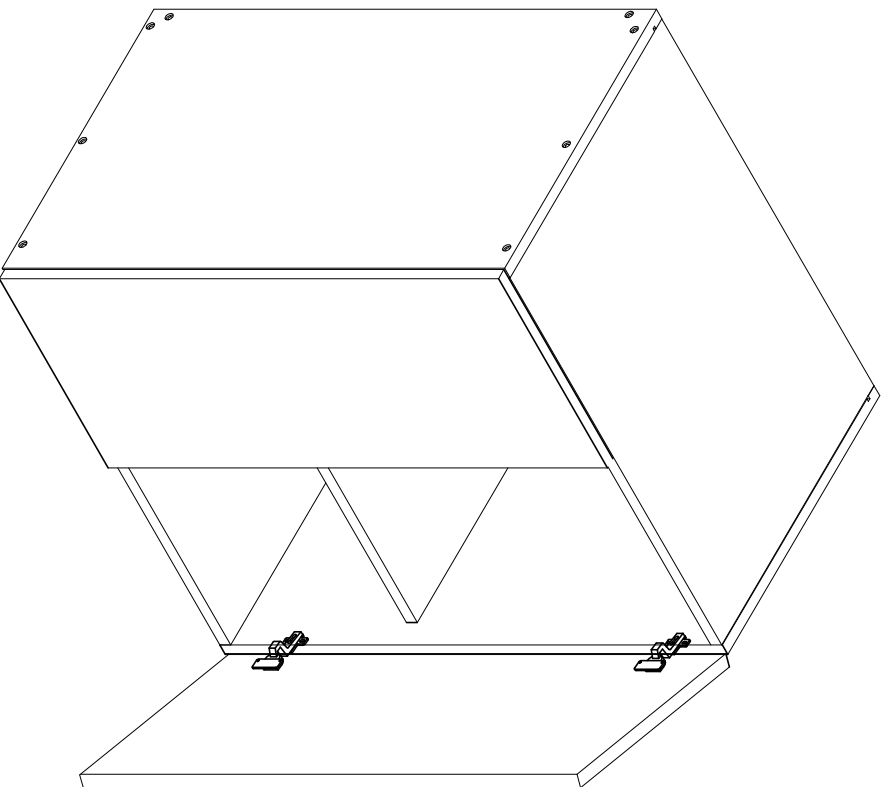

WALL CABINET ASSEMBLY INSTRUCTION

W302424
W332424
W362424

Assembly instructions

Carefully read the Instructions before starting the installation.

During assembly, please follow all generally accepted safety procedures.

If you are missing any part, please stop and contact us immediately at

Hardware	Fitting	
Hinge		4PCS
Shelf Support		4PCS
Bumper		4PCS
Cabinet Screws		16CS
Screws		16PCS

Left Side Panel	1PC
Right Side Panel	1PC
Bottom Panel	1PC
Back Panel	1PC
Support Rail	2PCS
Top Panel	1PC
Removable Shelf	1PC