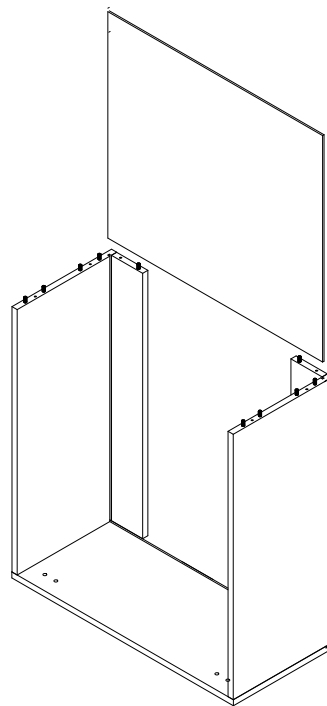

WALL CABINET ASSEMBLY INSTRUCTION

W3012
W3612
W2415
W3015
W3615
W3018
W3618
W3021
W3621

Assembly instructions

Carefully read the Instructions before starting the installation.

During assembly, please follow all generally accepted safety procedures.
If you are missing any part, please stop and contact us immediately at

Hardware Fitting		
Hinge		4PCS
Screws	 4*16	24PCS
Bumper		4PCS
Cabinet Screws	 7*50	12CS

Left Side Panel	1PC
Right Side Panel	1PC
Bottom Panel	1PC
Back Panel	1PC
Support Rail	2set
Top Panel	1PC

Step1

Step2