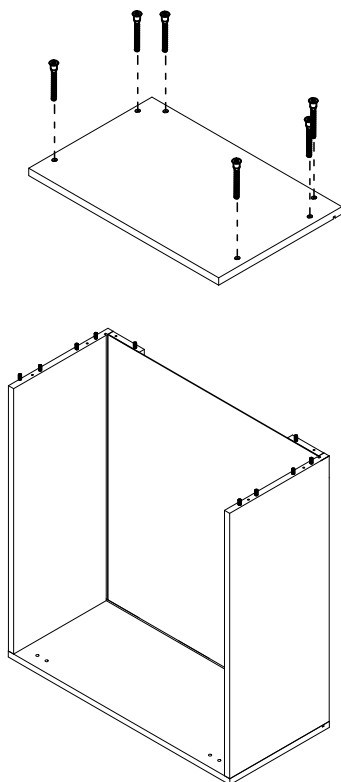

Step1

Step2

Step3

Step4