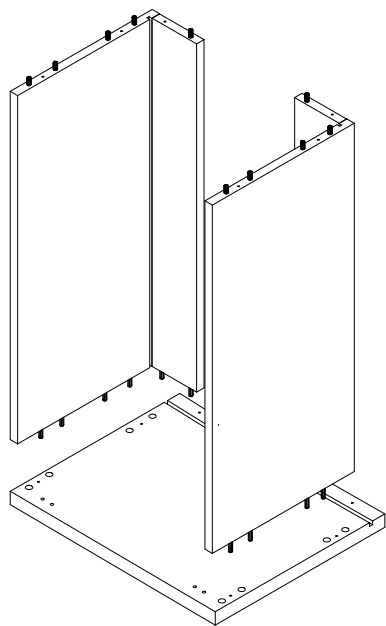

WALL CABINET ASSEMBLY INSTRUCTION

W3012
W3612
W2415
W3015
W3615
W3018
W3618
W3021
W3621

Assembly instructions

Carefully read the Instructions before starting the installation.

During assembly, please follow all generally accepted safety procedures.
If you are missing any part, please stop and contact us immediately at

Hardware Fitting		
Hinge		4PCS
Screws	 4*16	24PCS
Bumper		4PCS
Cabinet Screws	 7*50	12CS

Left Side Panel	1PC
Right Side Panel	1PC
Bottom Panel	1PC
Back Panel	1PC
Support Rail	2set
Top Panel	1PC

Step1

Step2