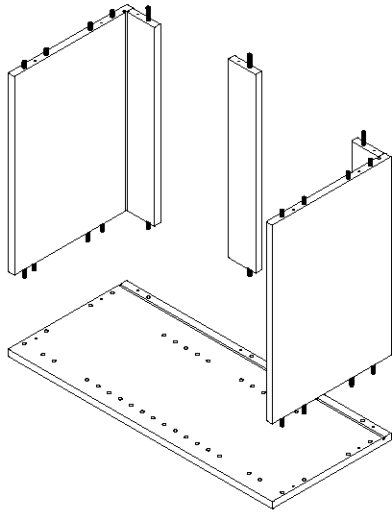

Step1

Step2

Step3

Step4