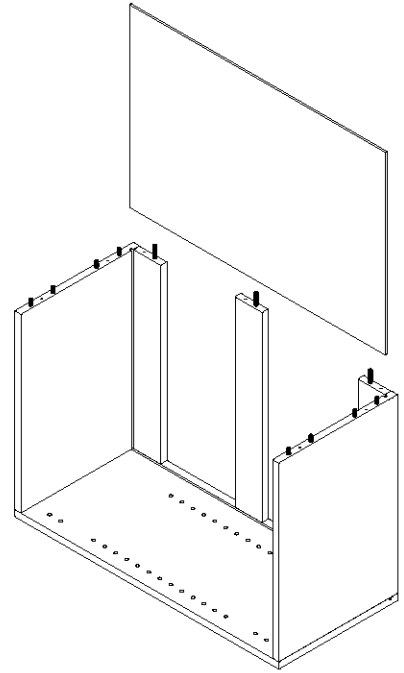

Step1

Step2

Step3

Step4