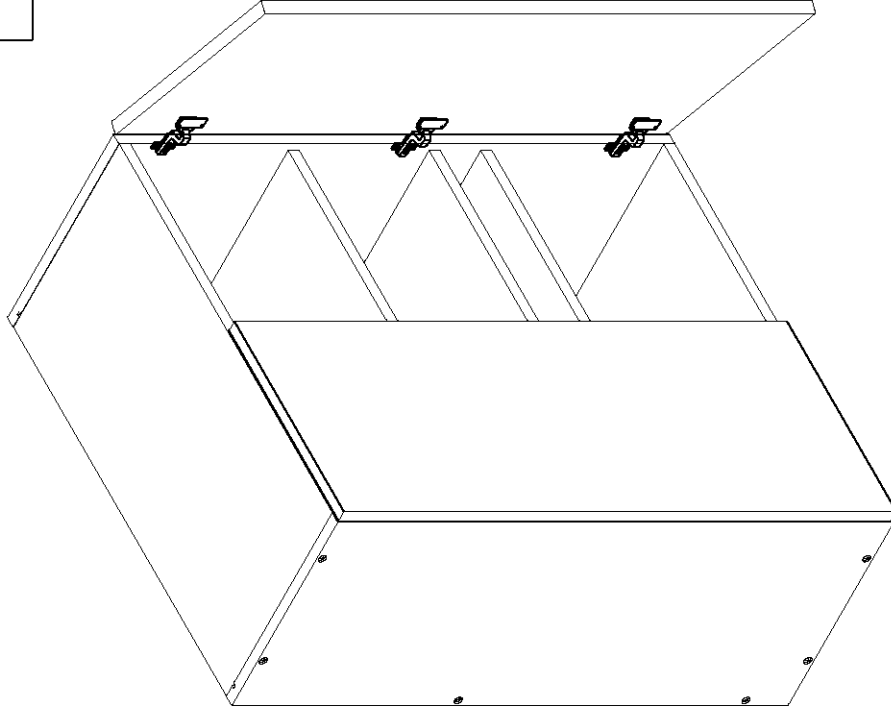

WALL CABINET ASSEMBLY INSTRUCTION

W2442
W2742
W3042
W3342
W3642

Assembly instructions

Carefully read the Instructions before starting the installation.

During assembly, please follow all generally accepted safety procedures.
If you are missing any part, please stop and contact us immediately at

Hardware Fitting		
Hinge		6PCS
Shelf Support		12PCS
Screws	4*16 	36PCS
Bumper		4PCS
Cabinet Screws	7*50 	14CS

Left Side Panel	1PC
Right Side Panel	1PC
Bottom Panel	1PC
Back Panel	1PC
Support Rail	3set
Top Panel	1PC
Removable Shelf	3PC