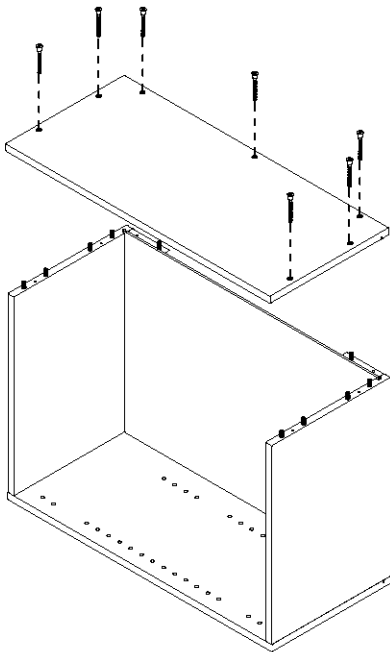

Step1

Step2

Step3

Step4