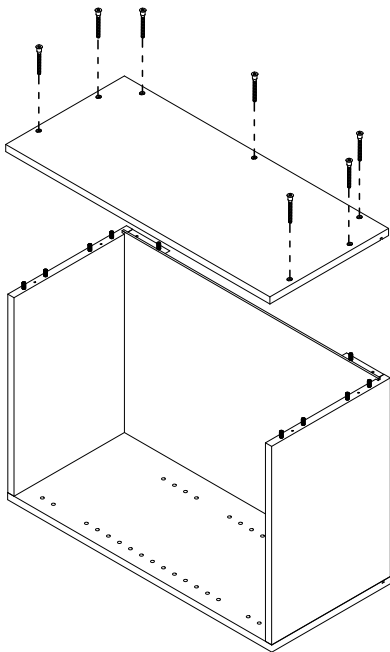

Step1

Step2

Step3

Step4