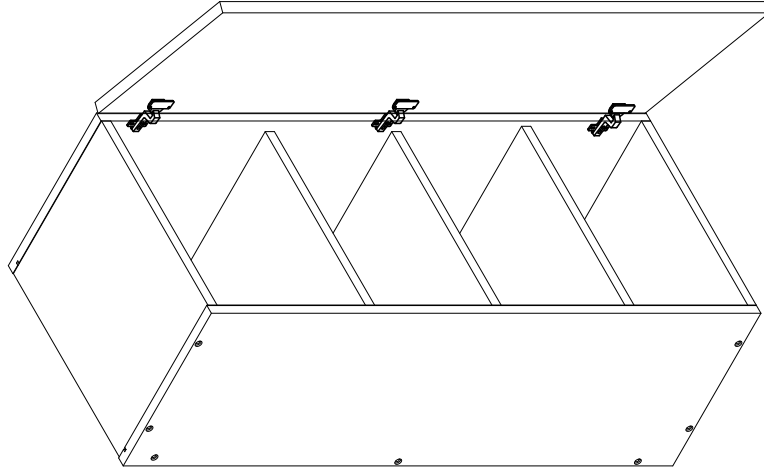

WALL CABINET ASSEMBLY INSTRUCTION

W0942
W1242
W1542
W1842
W2142

Assembly instructions

Carefully read the Instructions before starting the installation.

During assembly, please follow all generally accepted safety procedures.
If you are missing any part, please stop and contact us immediately at

Hardware Fitting		
Hinge		3PCS
Shelf Support		12PCS
Screws	4*16 	18PCS
Bumper		2PCS
Cabinet Screws		14CS

Left Side Panel	1PC
Right Side Panel	1PC
Bottom Panel	1PC
Back Panel	1PC
Support Rail	3set
Top Panel	1PC
Removable Shelf	3PC