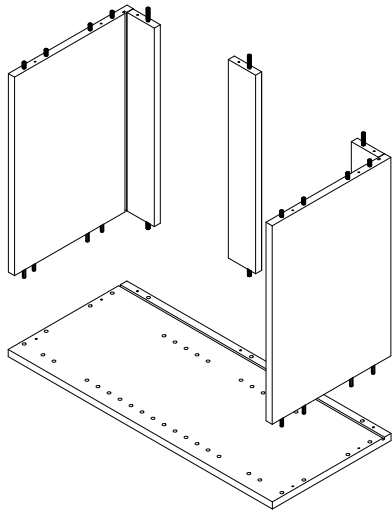

Step1

Step2

Step3

Step4