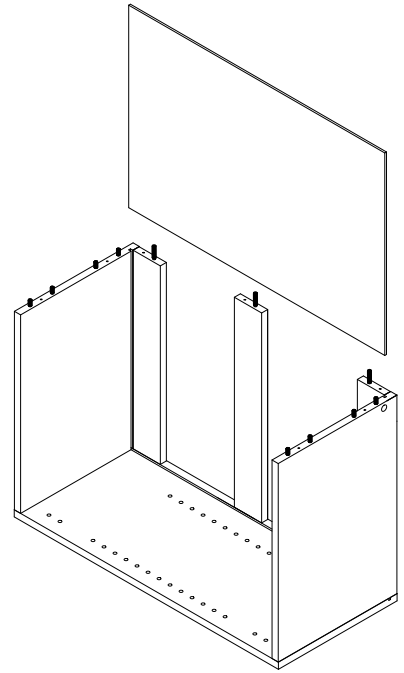

Step1

Step2

Step3

Step4